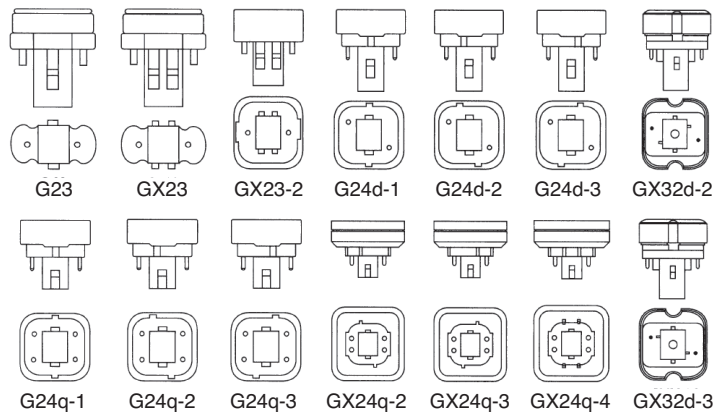

EL/Twist

ELT

SLS

* - Asterick denotes lamp is NSF Certified.

COMPACT FLUORESCENT PIN BASES

COMPACT FLUORESCENT vs INCANDESCENT	
(approximate lumen equivalent)	
5W	25W
7W	40W
9W	50W
13W	60W
18W	75W
26W	100W
32W	150W
42W	200W
Average life 10,000 hrs.	Average life 750 - 2,000 hrs.